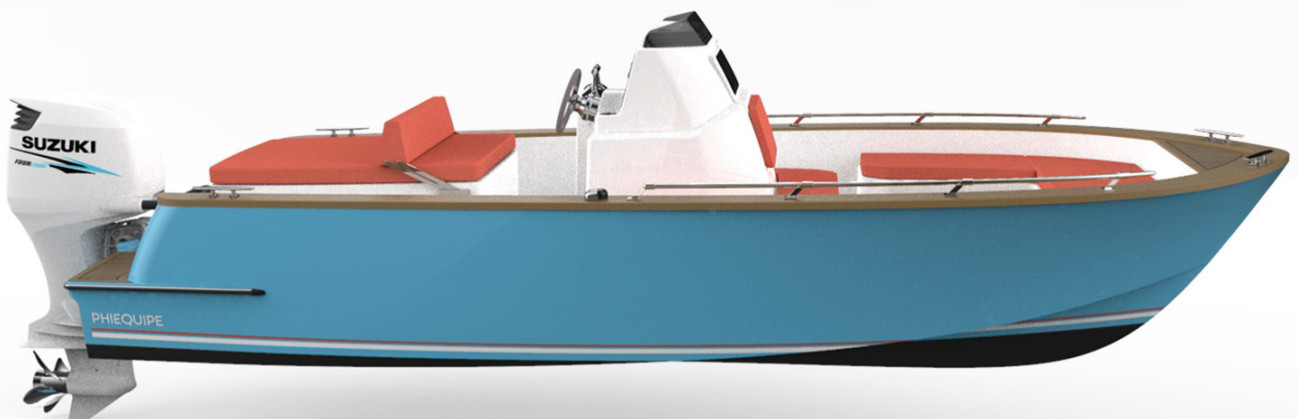

# PHIEQUIPE

ITALIAN MOTORBOATS

*Levriero*

# MB21 Specs

**5,99 m**

L hull

**6/7 people**

CREW

**6,20 m**

LOA

**C/D**